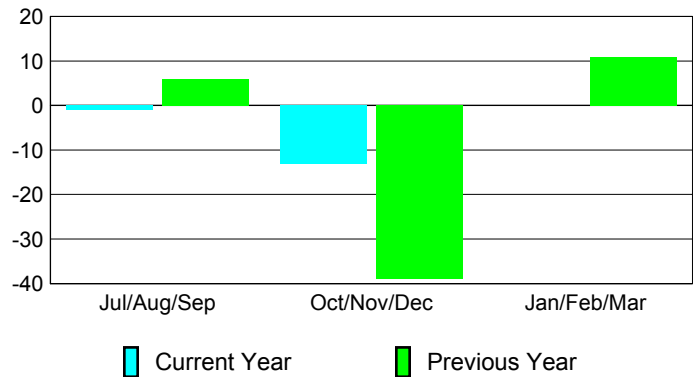

Club Results 2012-2013

Goal, New, Dropped, Gain/Loss

MEMBERSHIP

Membership Results
2012-2013

Membership
2011-2012

Month	Net Memb Goal	Actual New Memb	Actual Dropped Memb	Gain/Loss of Memb	Gain/Loss of Memb
Jul/Aug/Sep	0	31	-32	-1	6
Oct/Nov/Dec	0	39	-52	-13	-39
Jan/Feb/Mar	0				11
Totals	0	70	-84	-14	-22

Membership Results 2012-2013

Goal, New, Dropped, Gain/Loss

Comparison of Club Gain/Loss

Current Year Compared to the Previous Year

Comparison of Membership Gain/Loss

Current Year Compared to the Previous Year

YTD Status Quo Clubs 2012-2013

Status Quo Clubs Compared to Status Quo Members

Gender Comparison 2012-2013

Jul/Aug/Sep

Oct/Nov/Dec

Jan/Feb/Mar

Male

Female