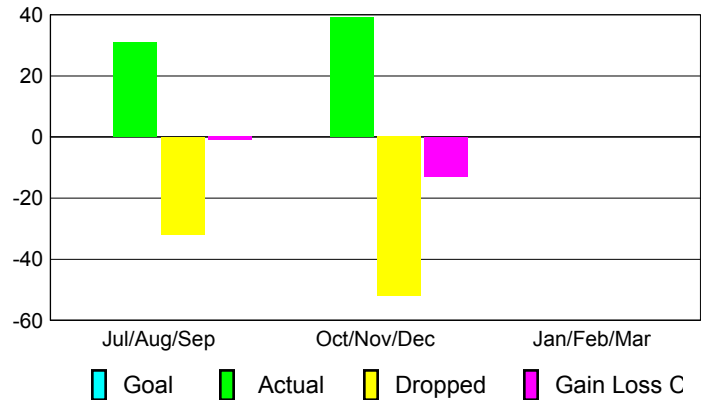

2012-2013 GMT Reports for District (or Undistricted) **District 5 SE**

GMT: **Gary W Fry**

Location: **SOUTH DAKOTA**

GMT CA: **1**

CLUBS

Club Results
2012-2013

Clubs
2011-2012

Month	New Club Goal	Actual New Clubs	Actual Dropped Clubs	Gain/Loss of Clubs	Gain/Loss of Clubs
Jul/Aug/Sep	0	0	0	0	0
Oct/Nov/Dec	0	0	0	0	0
Jan/Feb/Mar	0				0
Totals	0	0	0	0	0

Club Results 2012-2013

Goal, New, Dropped, Gain/Loss

MEMBERSHIP

Membership Results
2012-2013

Membership
2011-2012

Month	Net Memb Goal	Actual New Memb	Actual Dropped Memb	Gain/Loss of Memb	Gain/Loss of Memb
Jul/Aug/Sep	0	31	-32	-1	6
Oct/Nov/Dec	0	39	-52	-13	-39
Jan/Feb/Mar	0				11
Totals	0	70	-84	-14	-22

Membership Results 2012-2013

Goal, New, Dropped, Gain/Loss

Comparison of Club Gain/Loss

Current Year Compared to the Previous Year

Comparison of Membership Gain/Loss

Current Year Compared to the Previous Year